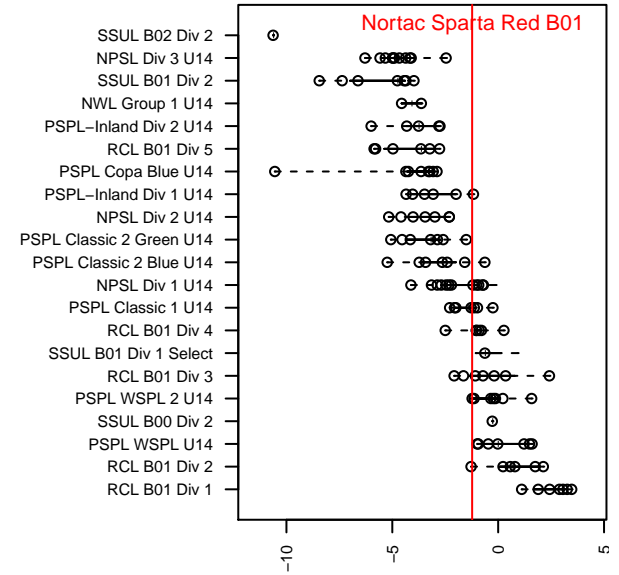

**attack and defense rating
relative to others at age
and all opponents in last 13 months**